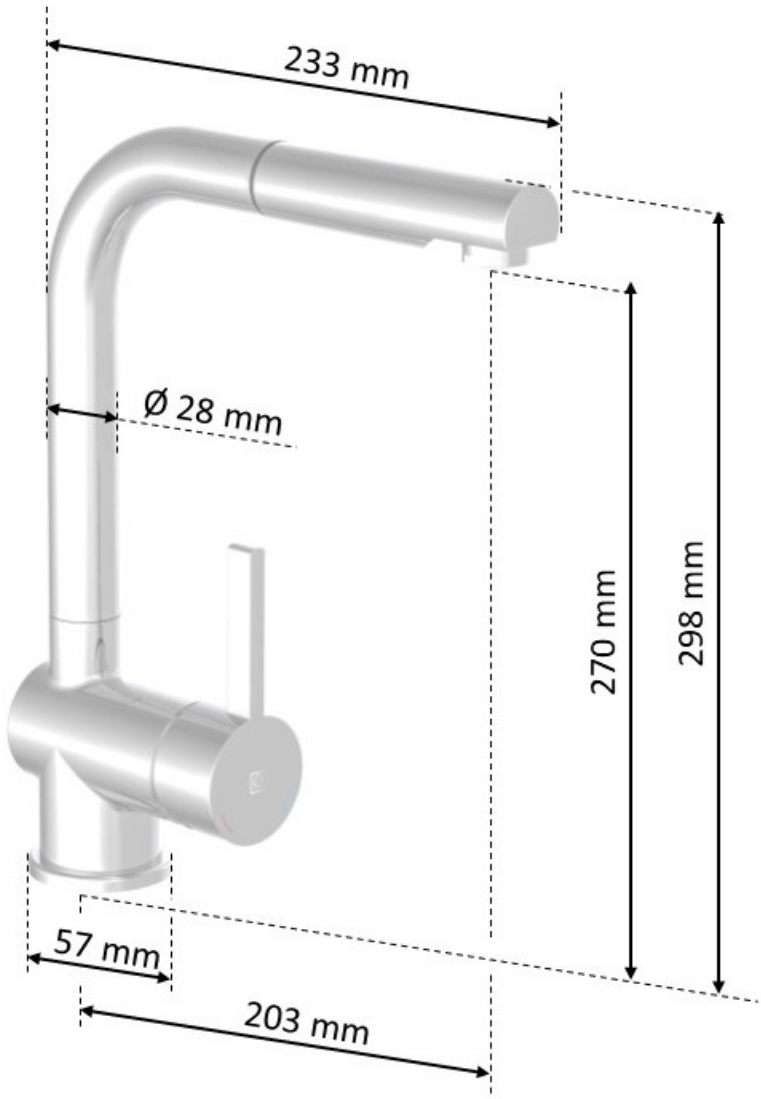

EN

Dimension drawing

WASSERWERK

MADE IN GERMANY