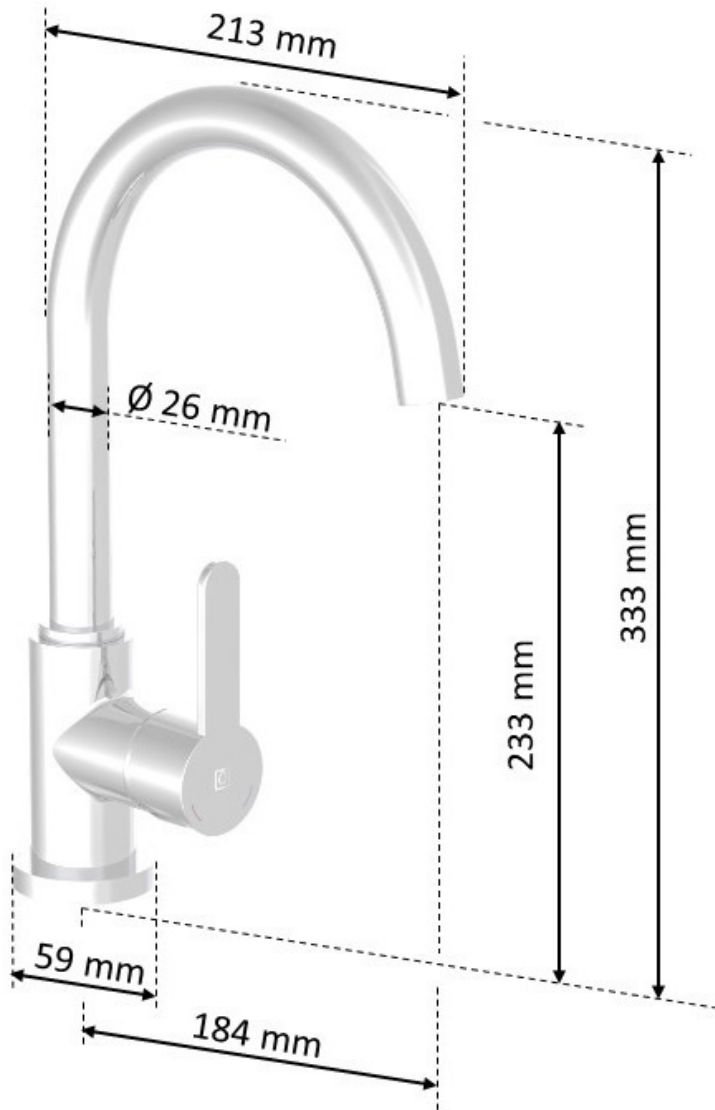

Dimension drawing

WASSERWERK

MADE IN GERMANY